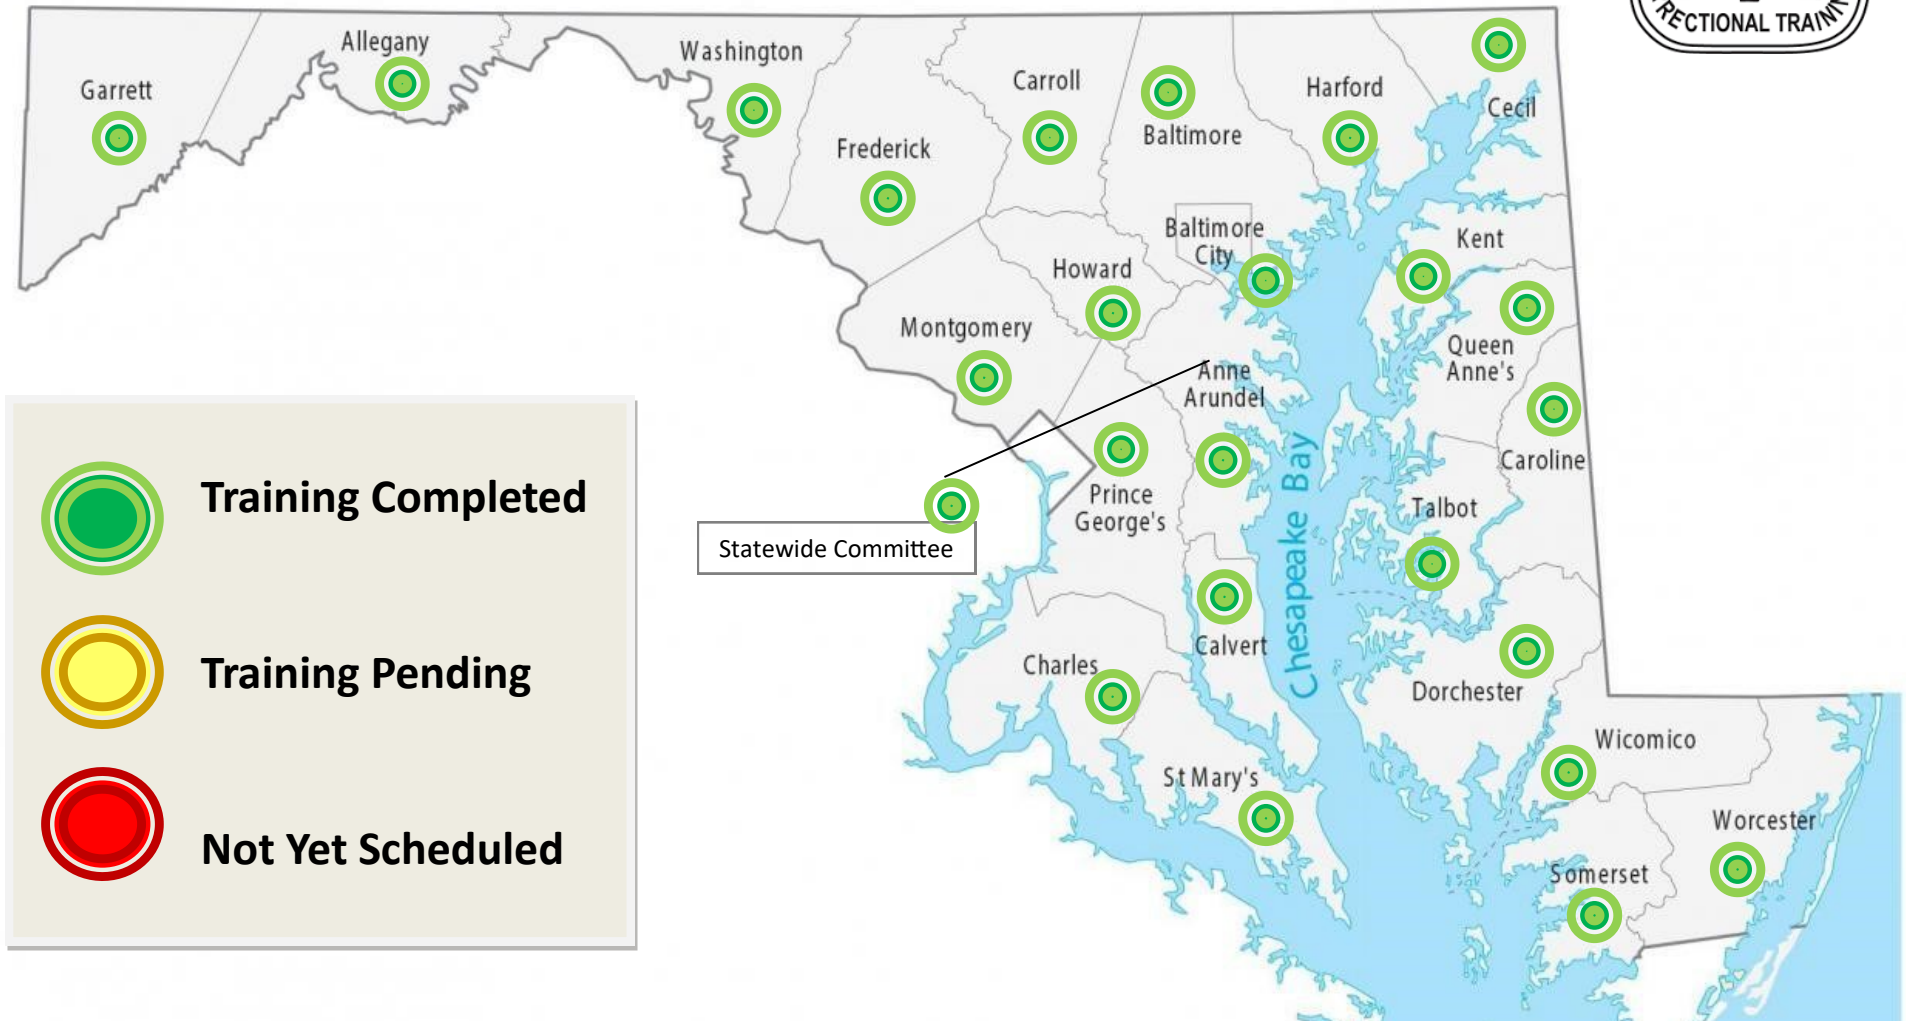

MD Police & Correctional Training Commissions

Police Procedure Training

Administrative Charging Committees Training Status

Click on a colored circle for a link to the county's ACC information website.
Visit [MDLE.net](https://mdle.net)'s Police Training & Standards Commission site for additional ACC information.
Contact PAB.ACC@maryland.gov with any questions!